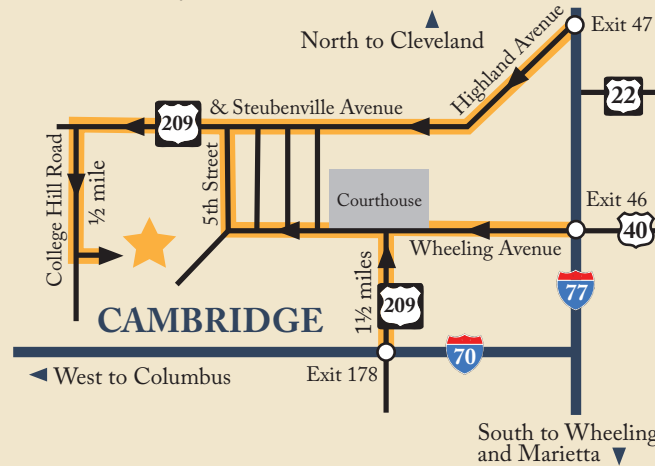

Directions to The Living Word Drama

From the West: I-70 Exit 178 onto SR 209/Southgate Parkway West into Cambridge. Follow map below.

From the North: I-77 Exit 47 and go West into Cambridge on SR 22. At second light (approx. 1 mile) turn right onto Steubenville Ave and follow map below.

From the South and East: I-77 Exit 46B to US 40/Wheeling Ave and follow map below.

6010 College Hill Road (PO Box 1481),
Cambridge, OH 43725

740-439-2761

info@LivingWordDrama.org

Supported by a grant from the
Cambridge/Guernsey County
Visitors & Convention Bureau.
VisitGuernseyCounty.com